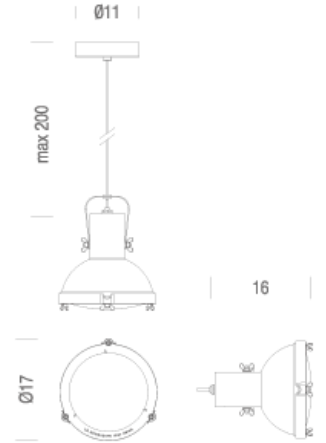

NEMO

PROJECTEUR 165 PENDANT

Le Corbusier

Mini adjustable version of the Projecteur 365. Available in the clamp, wall and pendant versions. Aluminium body painted in night blue, white sand or moka. Diffuser glass curved and sandblasted in the inner part. Clamp and canopies painted in matt black, screws and small metal parts black chromed. Diffused and adjustable light output. E27 socket allows the use of fluorescent, LED and halogen sources.

NEMO

PROJECTEUR 165 PENDANT

Le Corbusier

E27 FLUO/LED/HALO

Lamping

Source	E27 FB-23 bulb
Total power	23W
Emission	direct, spot
Switching	dimnable, according to the bulb
Tension	230V
Materials	aluminium

Codes

PRP FMW 51
PRP FDW 51
PRP FWS 51

Structure

withe sand

Diffuseur

Package

LxPxH (base)	26x26x26
Weight (base)	1,2