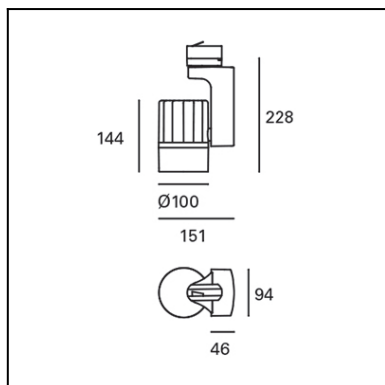

Design by LEDS-C4

The photograph may not match the reference exactly. Please read the product description to identify the finish.

[Download photometric file .ldt /.ies](#)

[Click on image to download energy label](#)

TECHNICAL CHARACTERISTICS

Type:	Spotlight
RPM:	-
IP Protection degrees:	IP20
Light source 1:	1 x LED
Bulb specified at the product label	35 W Warm White - 3000K 4000 lm ^(N) CRI 80
IK Protection degrees:	NA
Total power consumption (W):	38.5 W
Angle of the optics / Reflector:	24°
Voltage / Frequency:	100-240V/50-60Hz
Warranty:	5
Option to extend the guarantee:	No
Units per box:	8
Net Weight (Kg):	1.385
EAN Code:	8435381494551
CFM:	-

355°

355°

MATERIALS / FINISHES

Structure material: Aluminium

Structure finish: Black

Diffuser material: Glass

Diffuser finish: Transparent

GEAR